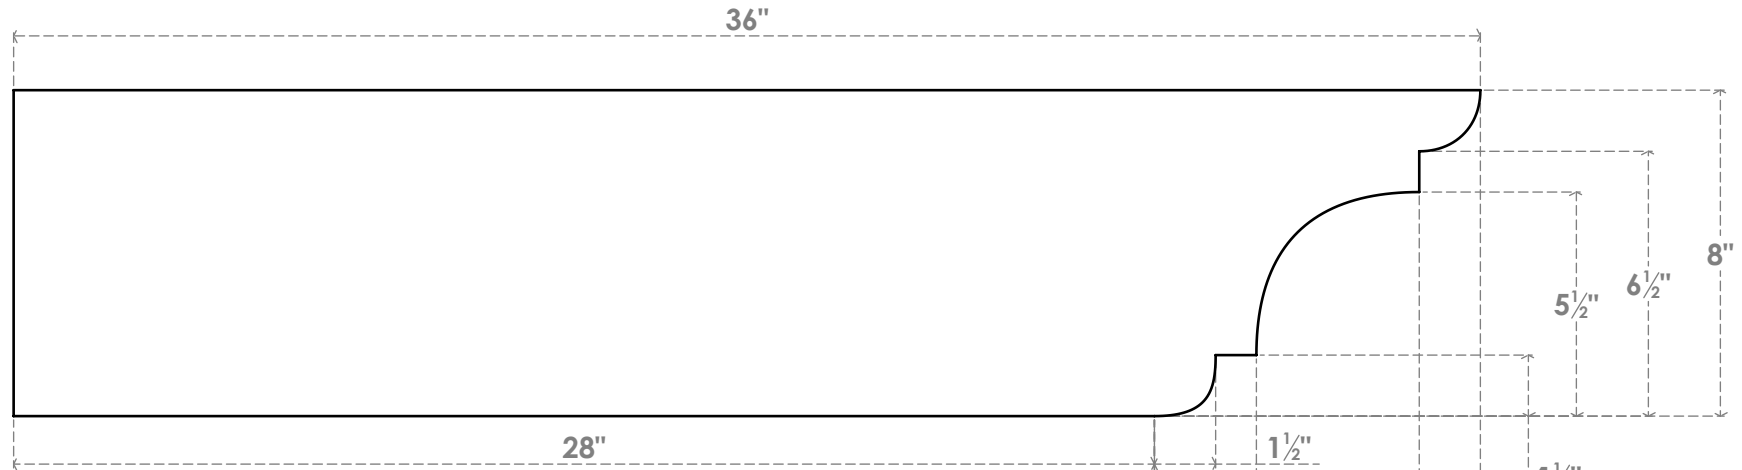

RFTP05X08X36NEB

5"W X 8"H X 36"L NEW BRIGHTON ARCHITECTURAL GRADE PVC RAFTER TAIL

SIDE PROFILE

FRONT PROFILE

ISOMETRIC

EKENA MILLWORK
2300 WEST MAIN ST.
CLARKSVILLE, TX 75426
TOLL FREE: 866-607-0453
WWW.EKENAMILLWORK.COM