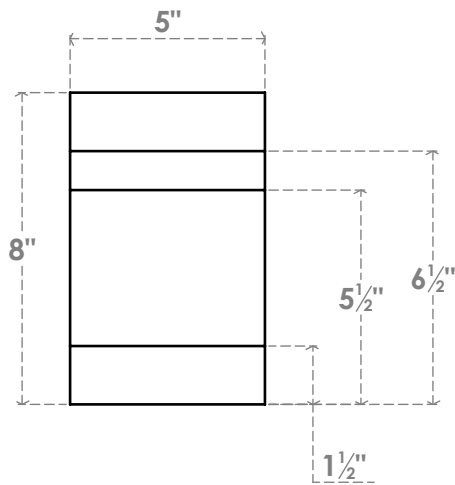

RFTP05X08X36NEB

5"W X 8"H X 36"L NEW BRIGHTON ARCHITECTURAL GRADE PVC RAFTER TAIL

SIDE PROFILE

FRONT PROFILE

ISOMETRIC

EKENA MILLWORK
2300 WEST MAIN ST.
CLARKSVILLE, TX 75426
TOLL FREE: 866-607-0453
WWW.EKENAMILLWORK.COM

- NOTES
1. INSTALLATION TO BE COMPLETED IN ACCORDANCE WITH MANUFACTURER'S SPECIFICATIONS.
 2. DRAWING MAY NOT BE TO SCALE
 3. THIS DRAWING IS INTENDED FOR DESIGN AND PLANNING PURPOSES ONLY.
 4. ALL INFORMATION CONTAINED HEREIN WAS CURRENT AT THE TIME OF DEVELOPMENT BUT MUST BE REVIEWED AND APPROVED BY THE PRODUCT MANUFACTURER TO BE CONSIDERED ACCURATE.
 5. ARCHITECTURAL GRADE PVC PRODUCTS ARE MADE FROM EXPANDED CELLULAR PVC AND COME NATURALLY WHITE BUT MAY BE PAINTED